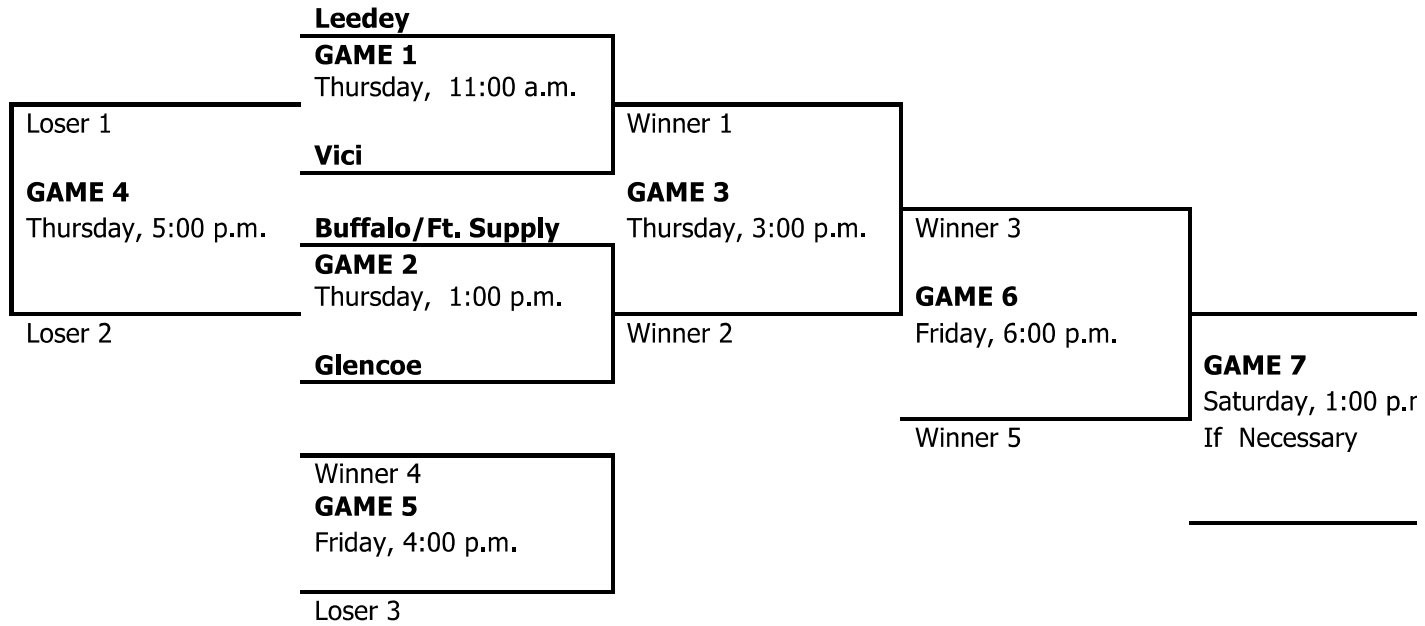

SPRING BASEBALL REGIONAL BRACKET

April 28, 29, 30, 2016

CLASS B

AT: Leedey

MANAGER: Principal

IF WEATHER CONDITIONS LOOK UNFAVORABLE, CONTACT THE MANAGER BEFORE LEAVING FOR THE TOURNAMENT